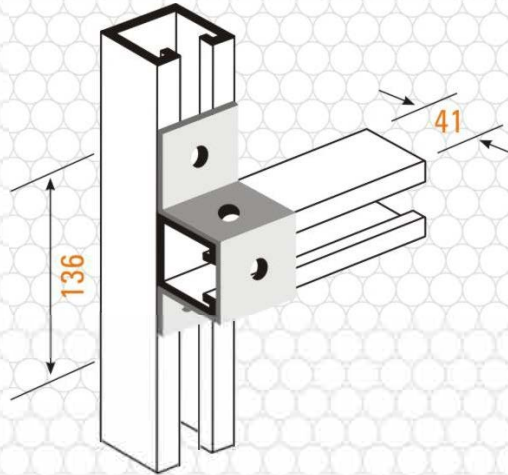

CHANNEL BRACKETRY

(All Dimensions in mm)

CODE FB-134

Description : 41 x 41 Top Hat Bracket
 Finish : HDG
 Weight : 0.36KG
 Material : Steel
 Packaging : 25 per box
 Additional Notes :