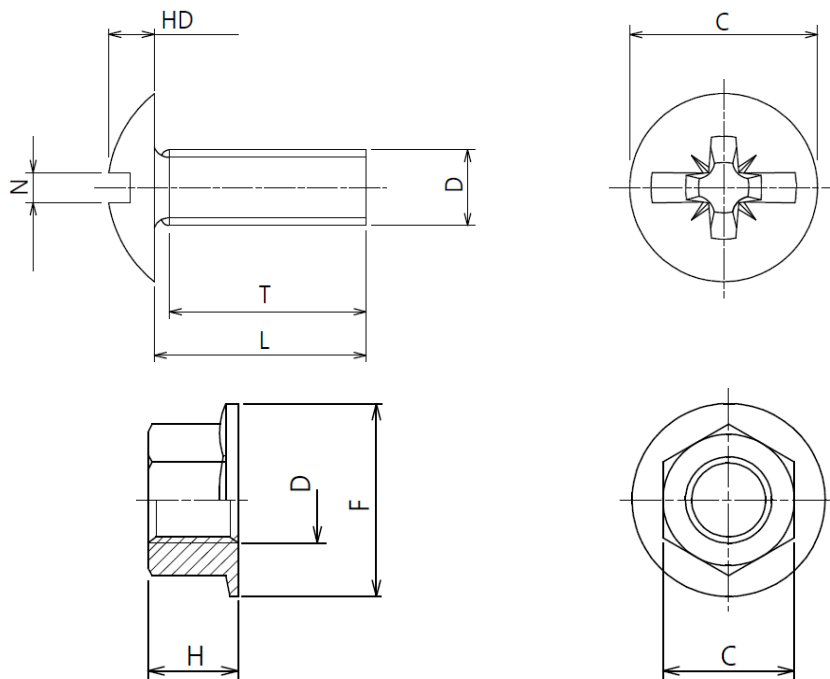

## Product Technical Datasheet

Product Group/Code: Tray Bolt and Serrated Flange Nut DIN6923

Tray Bolt

Size / D	HD	L	T	C	N
M6	3.8	≤ 100	≤ 100	14	1.6

Serrated Flange Nut DIN6923

Size / D	H	C	F	P
M6	6	10	14.2	1