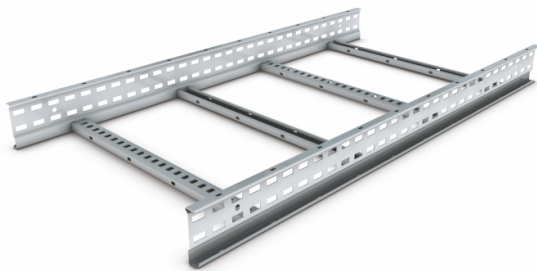

## SW4-SL3-150-GY

Ladder Rack Straight Cable Steel Galvanised 150x100mmx3m

Height	H	110mm
Loading Depth	D	85mm
Ladder Width	W	100mm to 1050mm
Maximum Internal Width	W2	W + 14mm
Overall Width	W1	W + 50mm
Flange Width	F	25mm

## SW4-SL3-300-GY

Ladder Rack Straight Cable Steel Galvanised 300x100mmx3m