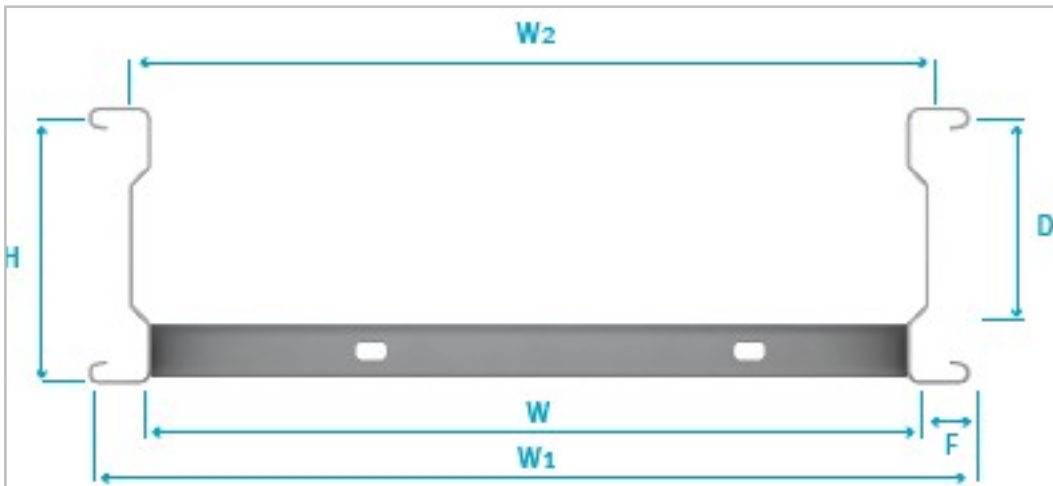

Height	H	110mm
Loading Depth	D	85mm
Ladder Width	W	100mm to 1050mm
Maximum Internal Width	W2	W + 14mm
Overall Width	W1	W + 50mm
Flange Width	F	25mm

## SW4-SL3-300-GY

Ladder Rack Straight Cable Steel Galvanised 300x100mmx3m

## Technical

<b>W (mm)</b>	300
<b>W1 (mm)</b>	350
<b>H (mm)</b>	110
<b>Length (mm)</b>	3000
<b>No. Rungs</b>	10
<b>Weight (kg)</b>	15.55

Datasheet generated from <http://www.electrika.com> last updated Tuesday, February 6, 2018 11:42:58 AM