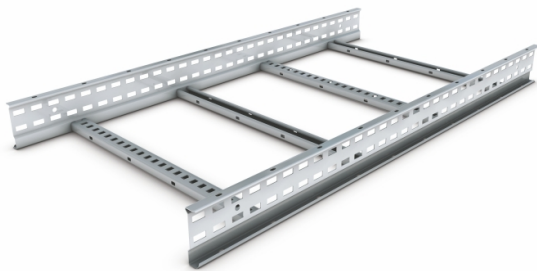

SW4-SL3-900-GY

Ladder Rack Straight Cable Steel Galvanised 900x100mmx3m

Technical

W (mm)	900
W1 (mm)	950
H (mm)	110
Length (mm)	3000
No. Rungs	10
Weight (kg)	25.28

Datasheet generated from <http://www.electrika.com> last updated Tuesday, February 6, 2018 11:43:01 AM