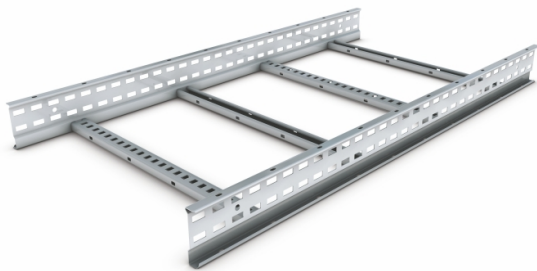

SW4-SL3-600-GY

Ladder Rack Straight Cable Steel Galvanised 600x100mmx3m

Technical

W (mm)	600
W1 (mm)	650
H (mm)	110
Length (mm)	3000
No. Rungs	10
Weight (kg)	18.79

Datasheet generated from <http://www.electrika.com> last updated Tuesday, February 6, 2018 11:42:59 AM