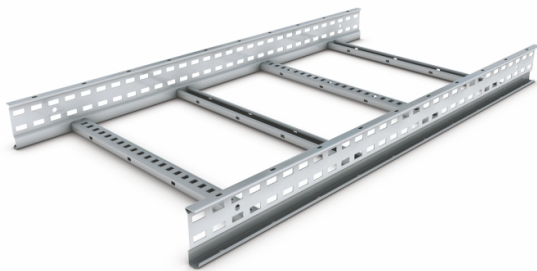

## SW4-SL3-150-GY

Ladder Rack Straight Cable Steel Galvanised 150x100mmx3m

## SW4-SL3-300-GY

Ladder Rack Straight Cable Steel Galvanised 300x100mmx3m

Height	H	110mm
Loading Depth	D	85mm
Ladder Width	W	100mm to 1050mm
Maximum Internal Width	W2	W + 14mm
Overall Width	W1	W + 50mm
Flange Width	F	25mm

## SW4-SL3-450-GY

Ladder Rack Straight Cable Steel Galvanised 450x100mmx3m