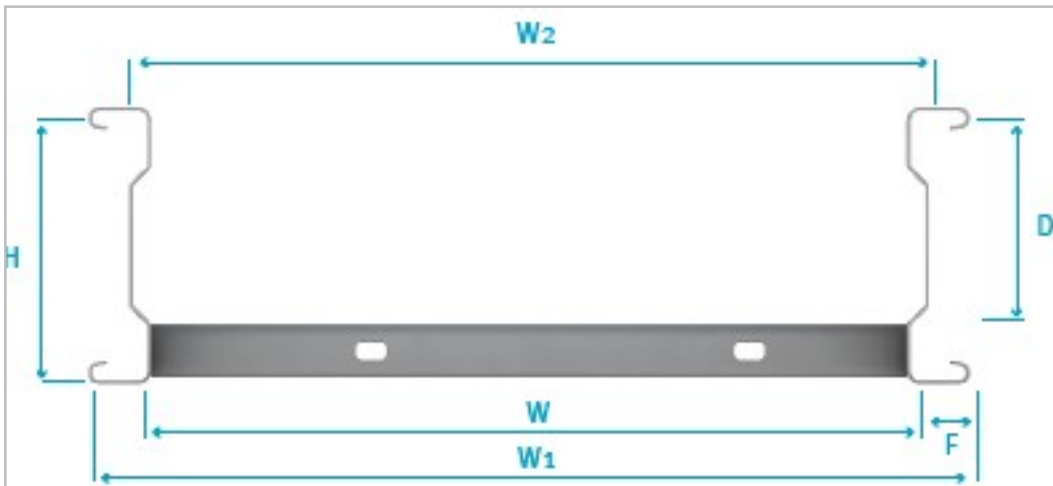

## SW4-SL3-150-GY

Ladder Rack Straight Cable Steel Galvanised 150x100mmx3m

## Technical

<b>W (mm)</b>	150
<b>W1 (mm)</b>	200
<b>H (mm)</b>	110
<b>Length (mm)</b>	3000
<b>No. Rungs</b>	10
<b>Weight (kg)</b>	13.93

Datasheet generated from <http://www.electrika.com> last updated Tuesday, February 6, 2018 11:46:37 AM

Height	H	110mm
Loading Depth	D	85mm
Ladder Width	W	100mm to 1050mm
Maximum Internal Width	W2	W + 14mm
Overall Width	W1	W + 50mm
Flange Width	F	25mm

## SW4-SL3-300-GY

Ladder Rack Straight Cable Steel Galvanised 300x100mmx3m