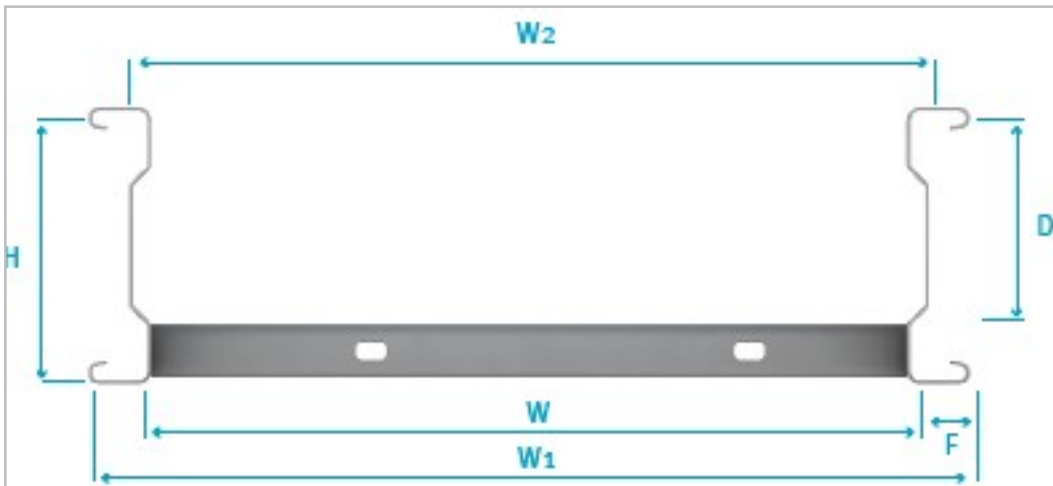

Height	H	110mm
Loading Depth	D	85mm
Ladder Width	W	100mm to 1050mm
Maximum Internal Width	W₂	W + 14mm
Overall Width	W₁	W + 50mm
Flange Width	F	25mm