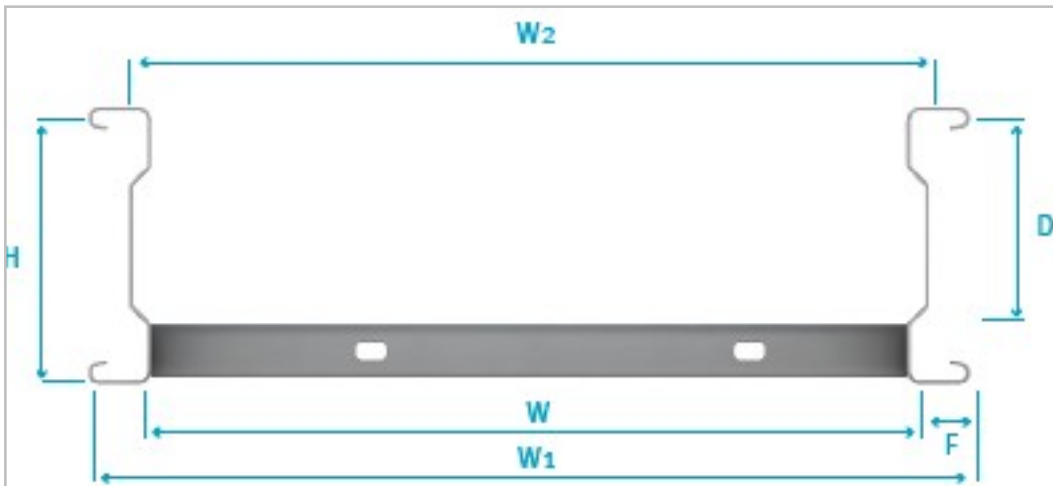

Height	H	110mm
Loading Depth	D	85mm
Ladder Width	W	100mm to 1050mm
Maximum Internal Width	W2	W + 14mm
Overall Width	W1	W + 50mm
Flange Width	F	25mm