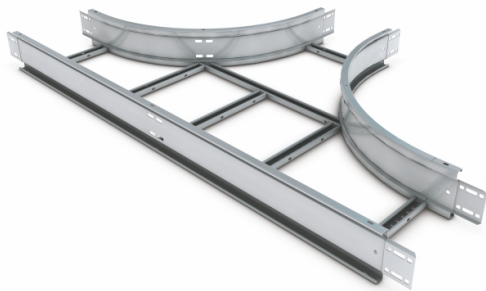

SW4-ET-900-300R-GY

Tee Equal for Cable Ladder Steel Galvanised 900x100mm

Technical

W (mm)	900
Radius (mm)	300
Finish	GY

Datasheet generated from <http://www.electrika.com> last updated Monday, August 7, 2017 3:34:23 PM

SW4-ET-150-300R-GY

Tee Equal for Cable Ladder Steel Galvanised 150x100mm

Technical

W (mm)	150
Radius (mm)	300
Finish	GY

Datasheet generated from <http://www.electrika.com> last updated Monday, August 7, 2017 3:34:23 PM

SW4-ET-300-300R-GY

Tee Equal for Cable Ladder Steel Galvanised 300x100mm

Technical

W (mm)	300
Radius (mm)	300
Finish	GY

Datasheet generated from <http://www.electrika.com> last updated Monday, August 7, 2017 3:34:23 PM