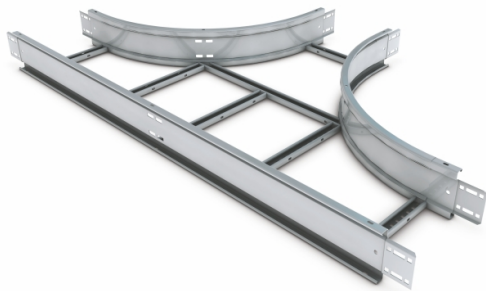

SW4-ET-450-300R-GY

Tee Equal for Cable Ladder Steel Galvanised 450x100mm

Technical

W (mm)	450
Radius (mm)	300
Finish	GY

Datasheet generated from <http://www.electrika.com> last updated Monday, August 7, 2017 3:34:23 PM

SW4-ET-600-300R-GY

Tee Equal for Cable Ladder Steel Galvanised 600x100mm

Technical

W (mm)	600
Radius (mm)	300
Finish	GY

Datasheet generated from <http://www.electrika.com> last updated Monday, August 7, 2017 3:34:23 PM

SW4-ET-750-300R-GY

Tee Equal for Cable Ladder Steel Galvanised 750x100mm

Technical

W (mm)	750
Radius (mm)	300
Finish	GY

Datasheet generated from <http://www.electrika.com> last updated Monday, August 7, 2017 3:34:23 PM

SW4-ET-900-300R-GY

Tee Equal for Cable Ladder Steel Galvanised 900x100mm

Technical

W (mm)	900
Radius (mm)	300
Finish	GY

Datasheet generated from <http://www.electrika.com> last updated Monday, August 7, 2017 3:34:23 PM