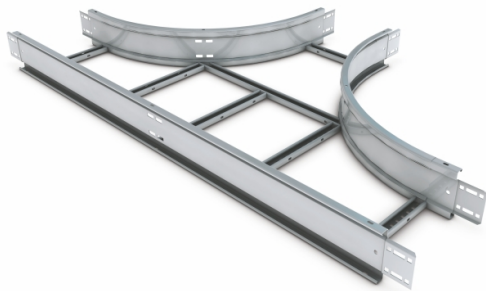

SW4-ET-600-300R-GY

Tee Equal for Cable Ladder Steel Galvanised 600x100mm

Technical

W (mm)	600
Radius (mm)	300
Finish	GY

Datasheet generated from <http://www.electrika.com> last updated Monday, August 7, 2017 3:34:23 PM

SW4-ET-750-300R-GY

Tee Equal for Cable Ladder Steel Galvanised 750x100mm

Technical

W (mm)	750
Radius (mm)	300
Finish	GY

Datasheet generated from <http://www.electrika.com> last updated Monday, August 7, 2017 3:34:23 PM

SW4-ET-900-300R-GY

Tee Equal for Cable Ladder Steel Galvanised 900x100mm

Technical

W (mm)	900
Radius (mm)	300
Finish	GY

Datasheet generated from <http://www.electrika.com> last updated Monday, August 7, 2017 3:34:23 PM

SW4-ET-150-300R-GY

Tee Equal for Cable Ladder Steel Galvanised 150x100mm

Technical

W (mm)	150
Radius (mm)	300
Finish	GY

Datasheet generated from <http://www.electrika.com> last updated Monday, August 7, 2017 3:34:23 PM