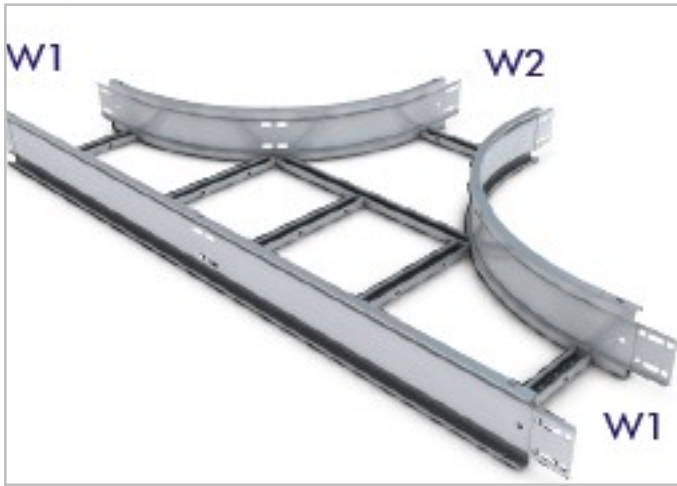

SW4-ET-450-300R-GY

Tee Equal for Cable Ladder Steel Galvanised 450x100mm

Technical

W (mm)	450
Radius (mm)	300
Finish	GY

Datasheet generated from <http://www.electrika.com> last updated Monday, August 7, 2017 3:34:23 PM

SW4-ET-600-300R-GY

Tee Equal for Cable Ladder Steel Galvanised 600x100mm

Technical

W (mm)	600
Radius (mm)	300
Finish	GY

Datasheet generated from <http://www.electrika.com> last updated Monday, August 7, 2017 3:34:23 PM

SW4-ET-750-300R-GY

Tee Equal for Cable Ladder Steel Galvanised 750x100mm

Technical

W (mm)	750
Radius (mm)	300
Finish	GY

Datasheet generated from <http://www.electrika.com> last updated Monday, August 7, 2017 3:34:23 PM

SW4-ET-900-300R-GY

Tee Equal for Cable Ladder Steel Galvanised 900x100mm

Technical

W (mm)	900
Radius (mm)	300
Finish	GY

Datasheet generated from <http://www.electrika.com> last updated Monday, August 7, 2017 3:34:23 PM