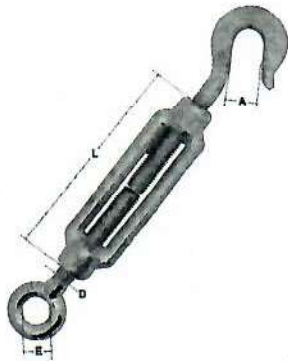

Electro Galvanized Wire Rope Grip to Din 741

Wire Dia.	D	H	W
* 3mm	M4	10mm	21mm *
4/5mm	M5	10mm	24mm
6mm	M5	11mm	26mm
8mm	M6	15mm	30mm
10mm	M8	19mm	37mm
12mm	M10	23mm	44mm
16mm	M12	28mm	52mm
19mm	M12	34mm	58mm
22mm	M14	35mm	64mm
25mm	M14	38mm	68mm

Electro Galvanized Straining Screw Hook & Eye

D	L	E	A
* M6	110mm	8mm	8mm *
M8	110mm	10mm	11mm
M10	120mm	14mm	13mm
M12	120mm	16mm	15mm
M16	170mm	21mm	21mm
M20	200mm	24mm	23mm
M22	220mm	27mm	26mm
M24	250mm	28mm	27mm