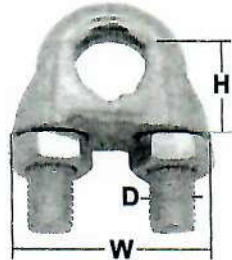

Electro Galvanized Wire Rope Grip to Din 741

Wire Dia.	D	H	W
* 3mm	M4	10mm	21mm *
4/5mm	M5	10mm	24mm
6mm	M5	11mm	26mm
8mm	M6	15mm	30mm
10mm	M8	19mm	37mm
12mm	M10	23mm	44mm
16mm	M12	28mm	52mm
19mm	M12	34mm	58mm
22mm	M14	35mm	64mm
25mm	M14	38mm	68mm

Electro Galvanized Straining Screw Hook & Eye

D	L	E	A
* M6	110mm	8mm	8mm *
M8	110mm	10mm	11mm
M10	120mm	14mm	13mm
M12	120mm	16mm	15mm
M16	170mm	21mm	21mm
M20	200mm	24mm	23mm
M22	220mm	27mm	26mm
M24	250mm	28mm	27mm