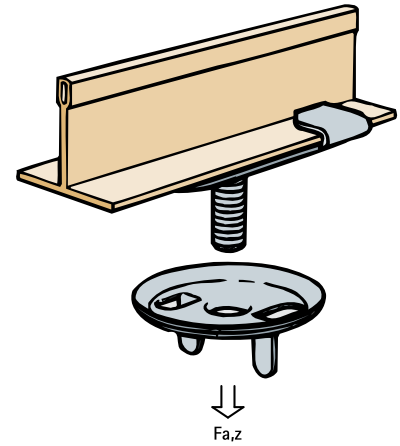

Britclips® T Bar / Twist On Clip (AC)

(J 35 105)

for ceiling grid 15 - 25 mm

Features and benefits

- twist on fixing
- for fixing to the ceiling grid
- with stud bolt M6 (length see table) for fixing of clamp, conduit junction box, etc.
- spin nut included
- material: spring steel (type CS70)
- surface treatment: Delta-Tone 9000 (480 hours)

Part No.	Code	G	B (mm)	F _{a,z} (N)	Pack 1
EM 5652 1 603	AC15	M6 x 16 mm	15	220	100
EM 5652 1 604	AC25	M6 x 16 mm	25	220	100
EP 5652 1 604	AC25	M6 x 16 mm	25	220	25
EM 5652 5 104	AC25-2	M6 x 51 mm	25	220	100

For use with static loads only.